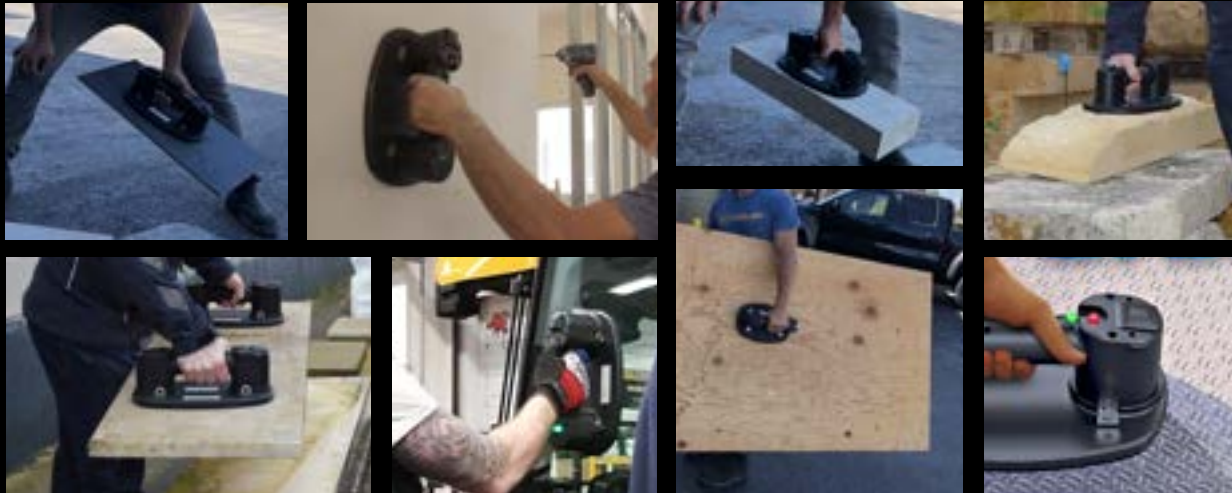

GRABO

Portable electric vacuum lifter for rough, smooth, textured and even porous materials

- ☛ Lifts up to 170kg
- ☛ Battery operated

Will grab almost any surface

- Textured
- Porous
- Wet
- Dusty
- Rough
- Dirty

Makes lifting large items much easier, safer and quicker - excellent for stone, glass, paving slabs, wood, metal, drywall materials, and much more.

Supplied with two rechargeable batteries.

Please visit thegrabo.co.uk for perpendicular & parallel weight limits on different materials.